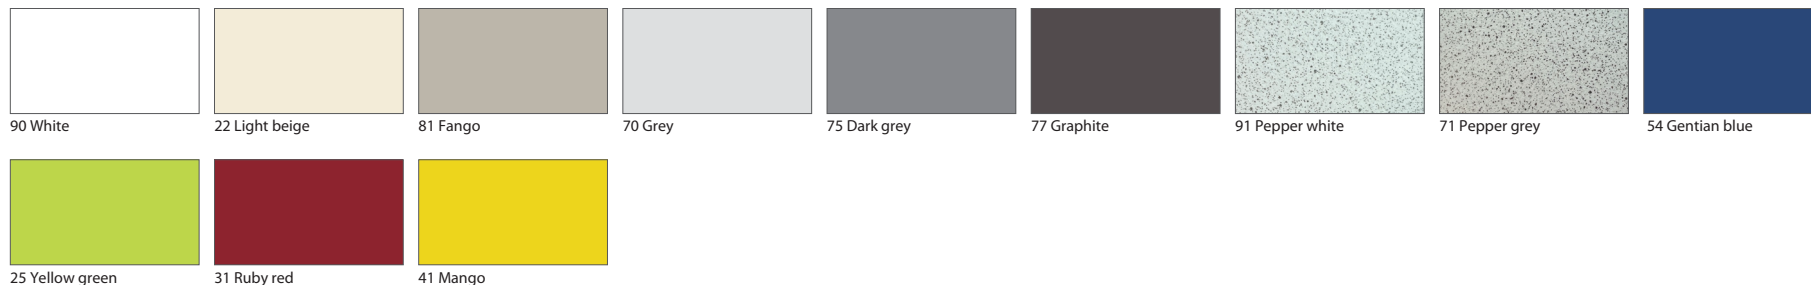

FÄRGVAL - KOMPAKTLAMINAT

PANELS STANDARD COLOURS

PANELS SPECIAL COLOURS with surcharge. Delivery time 10 weeks

PANELS SPECIAL COLOURS MIRROR GLOSS for 30 RW, 30 FT and 40 FB with surcharge

PROFILES AND ACCESSORIES STANDARD COLOURS