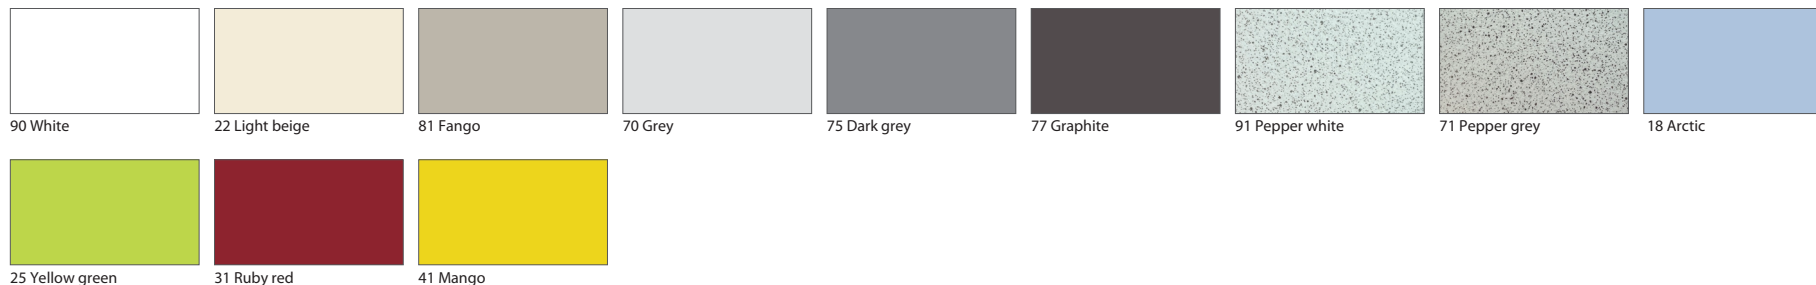

FÄRGVAL - KOMPAKTLAMINAT

PANELS STANDARD COLOURS

PANELS SPECIAL COLOURS with surcharge. Delivery time 10 weeks

PANELS SPECIAL COLOURS MIRROR GLOSS for 30 RW, 30 FT and 40 FB with surcharge

PROFILES AND ACCESSORIES STANDARD COLOURS